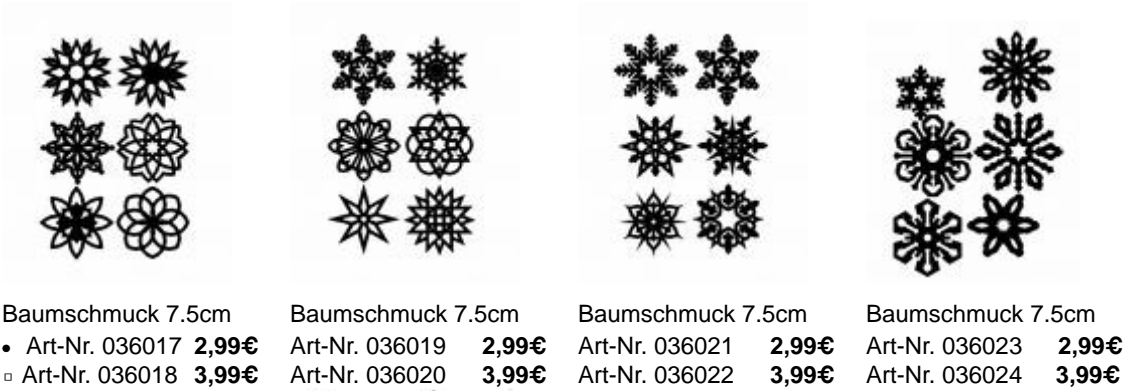

• Aufklebemuster als Laubsägevorlage. Auf einem A4-Aufklebebogen sind alle Elemente abgedruckt, um sie nach dem Aufkleben auf einer Sperrholzplatte aussägen zu können. Mit einer ausführlichen Bauanleitung fertigt man wunderschönen Baumschmuck in kompletter Eigenarbeit.

- kompletter Bausatz zur Fertigung von Tannenbaumschmuck bestehend aus:
  - 1 Aufklebevorlage Tannenbaumschmuck A4
  - 1 Laubsägesperrholz 3mm

• **Filigranes**

➤ **Weihnachten**

➤ **Märchen**

➤ **Ostern/Frühling**